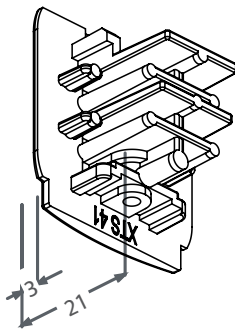

XTS41 Tapas finales / End caps

Información técnica Technical information

PCS / Paquete
PCS / Package

Material
Material

Acabados
Finishes

1/100

Aluminium

White ☐ 1
Black ☐ 2
Grey ☐ 3

Code XTS41

*Crea tu código. / Create your code.