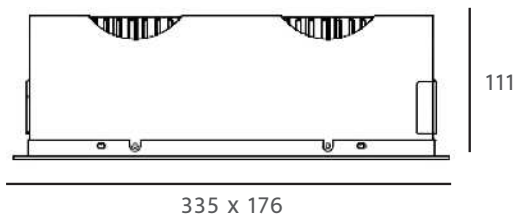

DOWNLIGHTS KARDAN

KARDAN DOWNLIGHTS

RETAIL | FK02

Información técnica

Technical information

Potencia Power	2 x 34W / 2 x 42W
Flujo lumínico Lumen package	6.800lm / 8.400lm
Tecnología Technology	COB
R_E (R1-R15)	96
Material Material	Aluminium
Acabados Finishes	White / Black