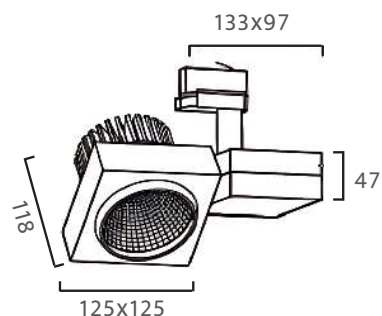

PROYECTOR LED DE CARRIL TRIFÁSICO

THREE PHASE TRACK LED SPOTLIGHT

RETAIL | FC02

Información técnica

Technical information

Potencia Power	42W / 48W
Flujo lumínico Lumen package	4.200lm / 4.700lm
Tecnología Technology	COB
R_E (R1-R15)	96
Material Material	Aluminium
Acabados Finishes	White

Code	Power	CCT	Driver	Colour
FC02	42w [1]	3.000K [1]	On / Off [1]	White [1]
	48w [2]	4.000K [2]	Dali [2]	
		5.000K [3]	Casambi [3]	
			Push [4]	

Code **FC02**

*Crea tu código. / Create your code.

Ensamblado en España / Assembled in Spain

50.000H

5 Years
Warranty

IP
20

230 V
AC

PF
0,98

UGR
19

45°

PUSH